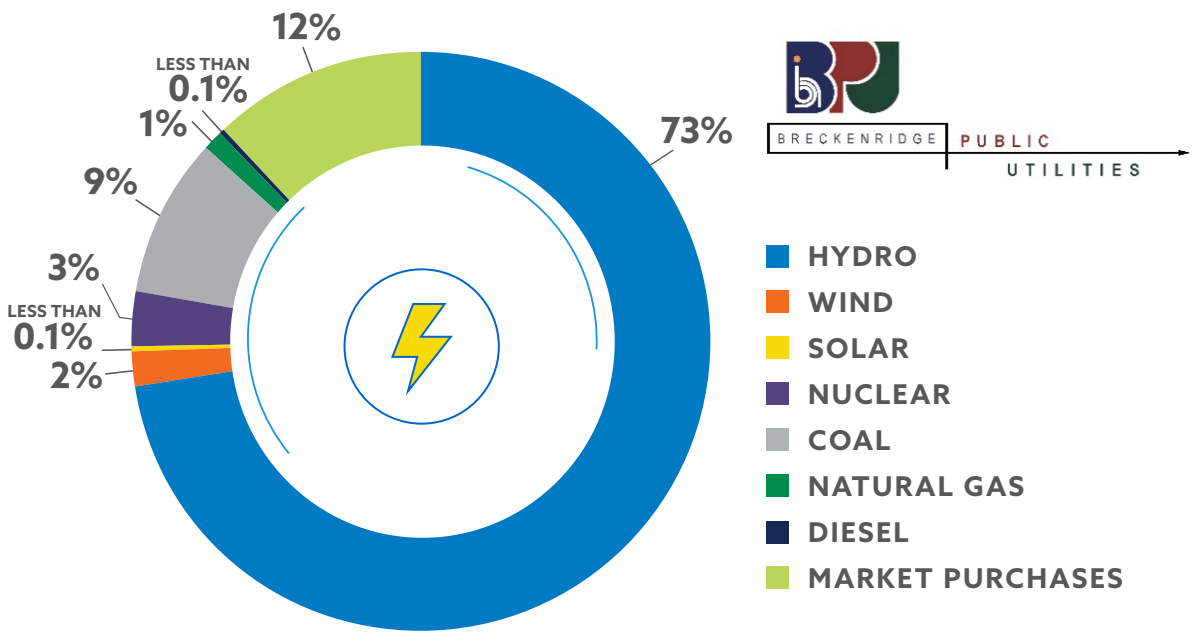

CREATING A CLEANER ENERGY FUTURE

BRECKENRIDGE'S POWER SUPPLY MIX

Our diverse mix of power supply resources results in reliable, affordable and environmentally friendly electric service for Breckenridge's citizens and businesses.

For more information about how our power supply percentages are calculated, go to mrenergy.com/energy-resources/generation.

90%
carbon-free
power supply

75%
renewable
power supply

WHERE DOES YOUR ELECTRICITY COME FROM?

Breckenridge Public Utilities
420 Nebraska Ave
Breckenridge, MN 56520

*Three-year average of 2020, 2021 and 2022.