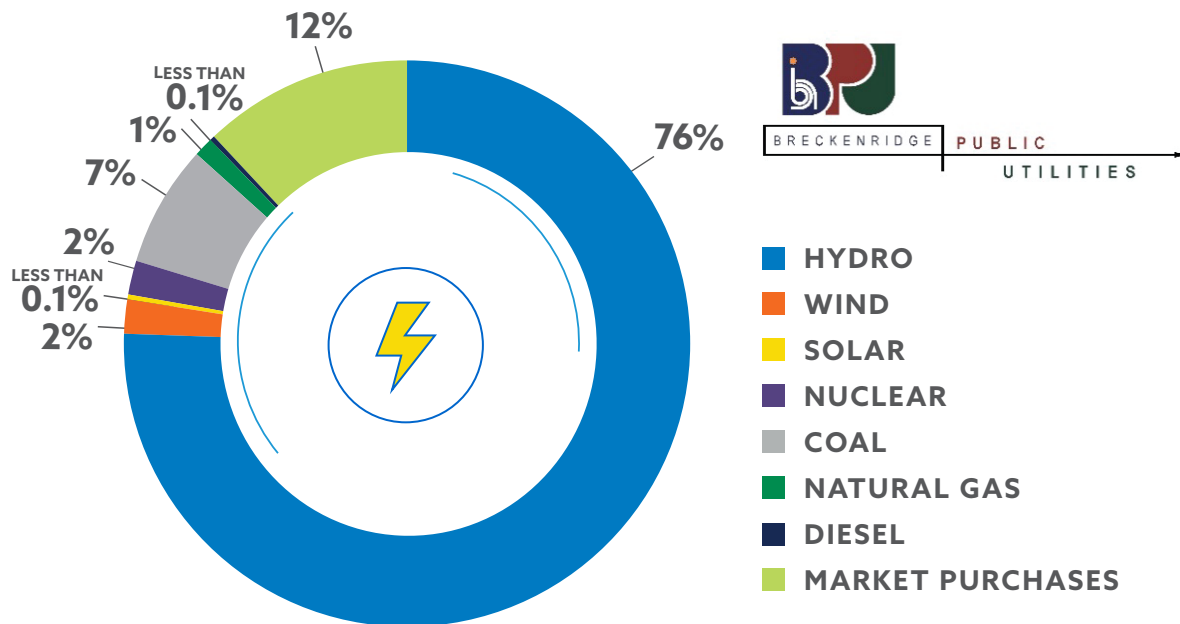

CREATING A CLEANER ENERGY FUTURE

BRECKENRIDGE'S POWER SUPPLY MIX

Our diverse mix of power supply resources results in reliable, affordable and environmentally friendly electric service for Breckenridge's citizens and businesses.

For more information about how our power supply percentages are calculated, go to mrenergy.com/energy-resources/generation.

92%
carbon-free
power supply

78%
renewable
power supply

WHERE DOES YOUR ELECTRICITY COME FROM?

Breckenridge Public Utilities
420 Nebraska Ave
Breckenridge, MN 56520

*Three-year average of 2019, 2020 and 2021.